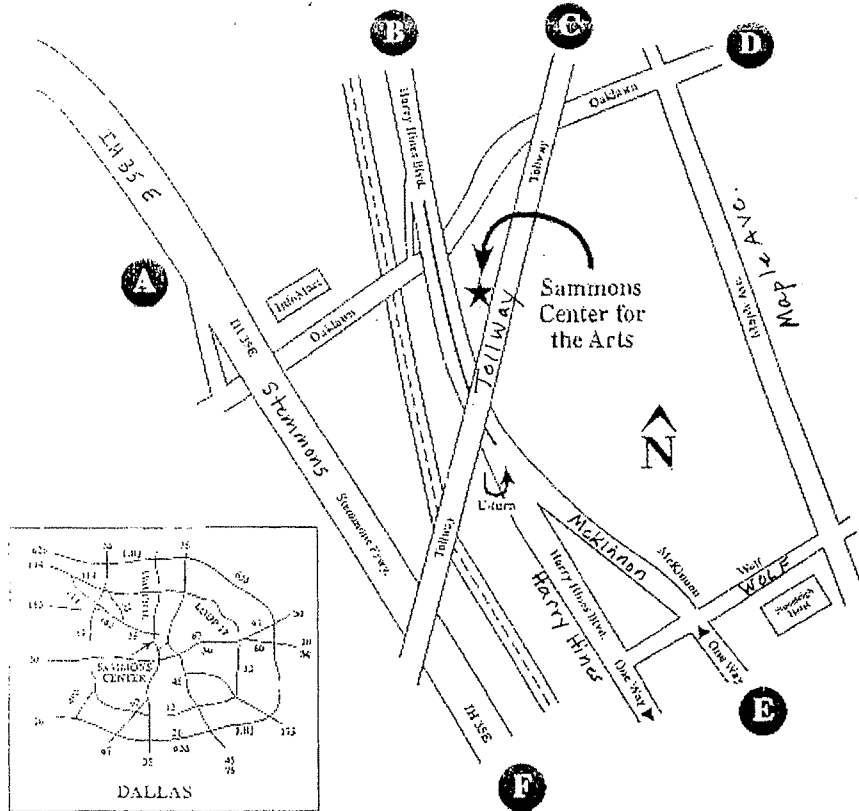

Map and Directions to Sammons Center for the Arts

3630 Harry Hines Blvd. 214-520-7788

- A. **South on Stemmons Frwy. (IH 35E):**
Oak Lawn exit, left on Oak Lawn, right at first traffic light, merge with Harry Hines south, U-turn north, turn right into Sammons Center.
- B. **South on Harry Hines:**
Pass over Oak Lawn, U-turn north, turn right into Sammons Center.
- C. **South on Tollway:**
Veer left toward Downtown, turn left on Wolf, turn left on McKinnon, veer left on Harry Hines exit, turn right into Sammons Center.
- D. **West on Oak Lawn:**
Left on Maple, right on Wolf, right on McKinnon, veer left on Harry Hines exit, turn right into Sammons Center.
- E. **North on McKinnon from downtown:**
Veer left on Harry Hines exit, turn right into Sammons Center.
- E. **North on Stemmons Frwy. (IH 35E):**
Oak Lawn exit, right on Oak Lawn, right at first traffic light, merge with Harry Hines south, U-turn north, turn right into Sammons Center.

<http://www.sammonsartcenter.org/map1.htm>