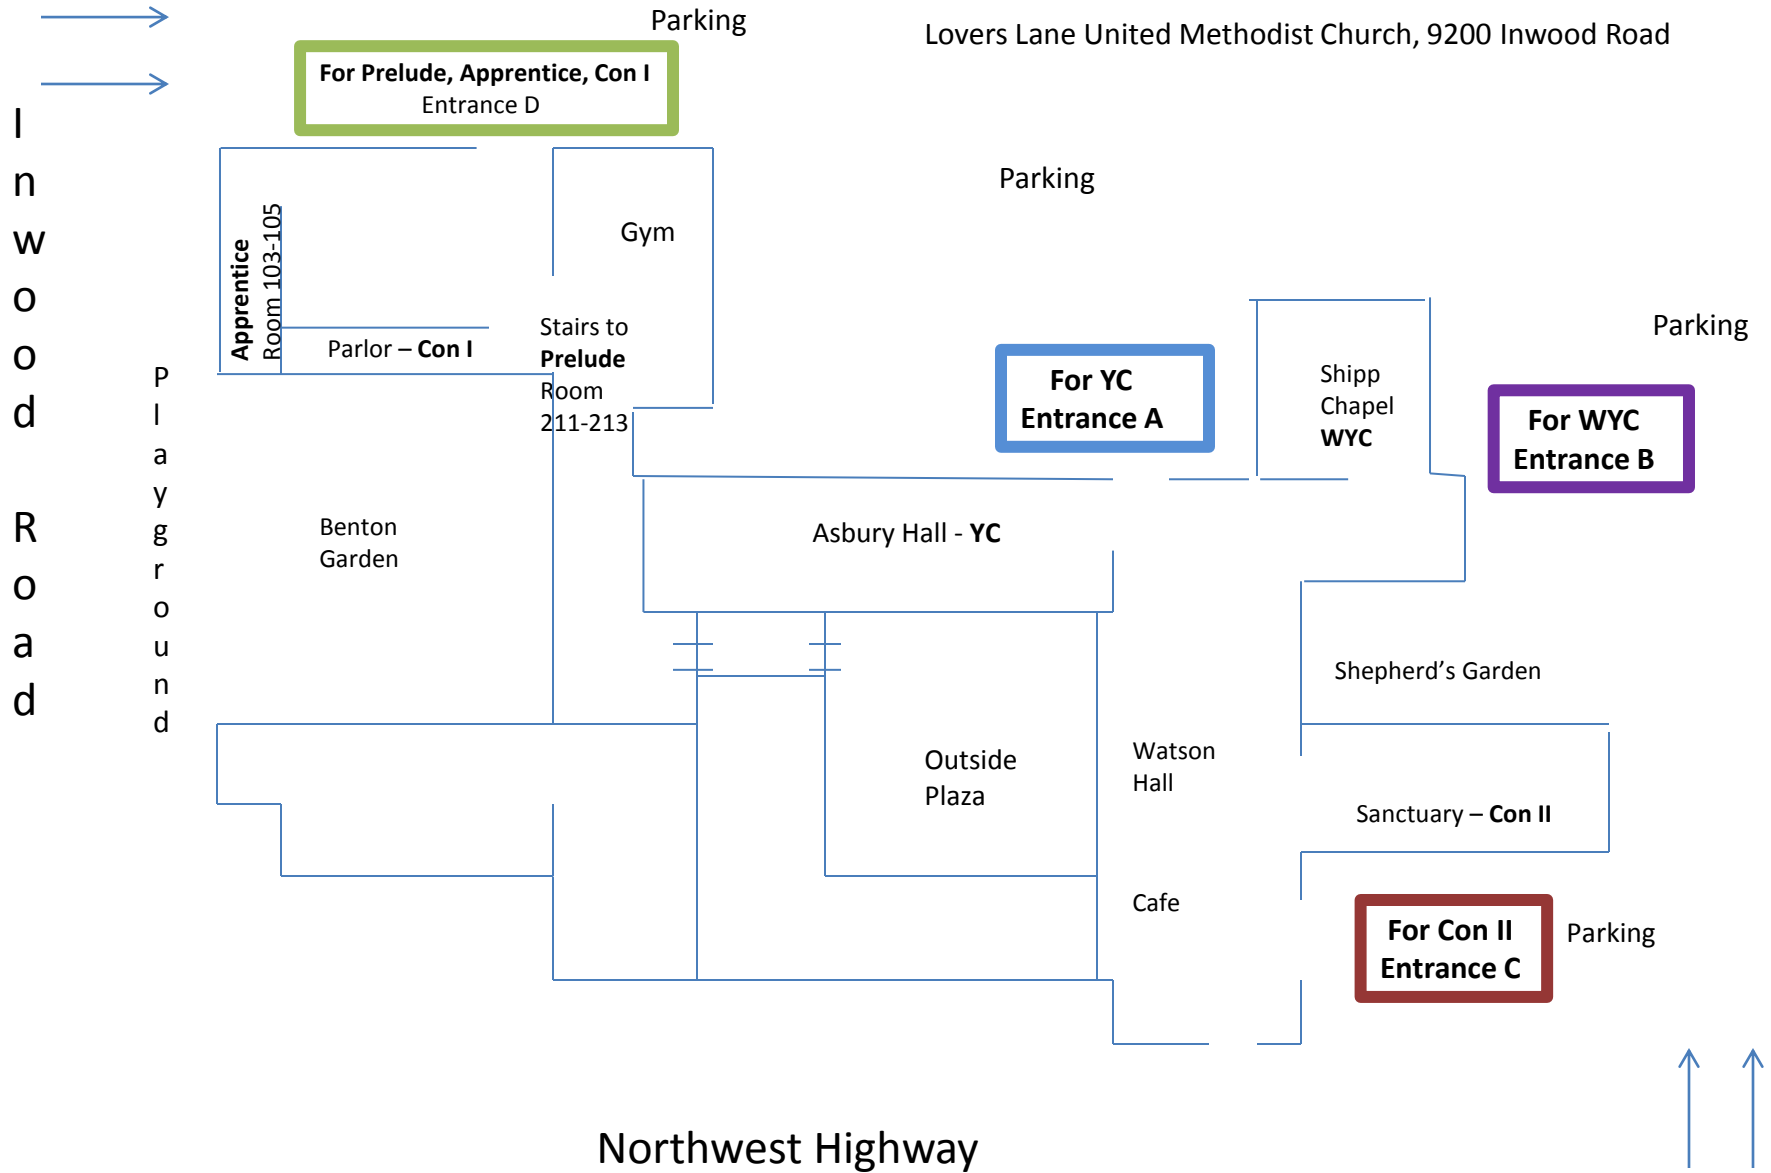

Lovers Lane United Methodist Church, 9200 Inwood Road

Prelude – enter through Entrance D and follow the signs up the stairs to Rooms 211-213
Apprentice – enter through Entrance D and follow the signs to Room 103-105
Con II – enter through Entrance C and follow the signs to the Sanctuary
Con I – enter through Entrance D and follow the signs to the Parlor
WYC – enter through Entrance B to Shipp Chapel
YC – enter through Entrance A to Asbury Hall