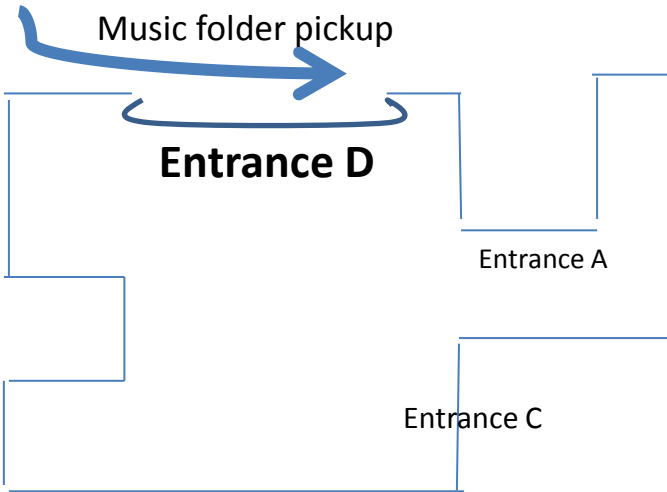

Lovers Lane United Methodist Church
9200 Inwood Road

September 12, 2020
10:00 – 11:30 am

I
n
w
o
o
d

R
o
a
d

Please place a sign showing
singer's last name and chorus
in car window before getting in
line and **Please Wear a Mask.**